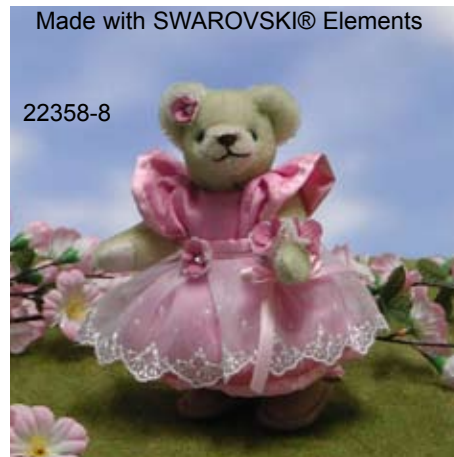

Made with SWAROVSKI® Elements

22358-8